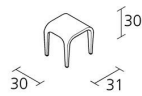

## LALEGGERA LITTLE STOOL / 315

*Riccardo Blumer*

Little stool with structure in solid maple or ash. Maple veneer, oak veneer or walnut; Internal support in injected polyurethane foam. Finish in colored stains in various colors.