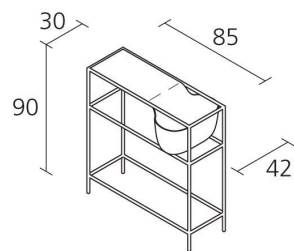

Alias

FLOW BOWL CONSOLE TABLE / 10F

Nendo

CONSOLE TABLE Console table with stove enamelled steel structure and top with container made of lacquered polyurethane.

INFORMATION

Warranty 10 years

Recyclable

1

Boxes number

1

Max number pieces
per a box

0,359

Volume in m³

19,5

Gross weight in Kg

FINISHES FLOW BOWL CONSOLE TABLE / 10F