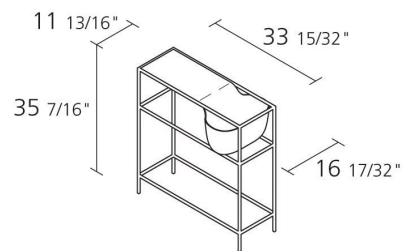

Alias

FLOW BOWL CONSOLE TABLE / 10F

Nendo

CONSOLE TABLE Console table with stove enamelled steel structure and top with container made of lacquered polyurethane.

INFORMATION

Warranty 10 years

Recyclable

1

Boxes number

1

Max number pieces
per a box

0,359

Volume in m³

19,5

Gross weight in Kg

FINISHES FLOW BOWL CONSOLE TABLE / 10F