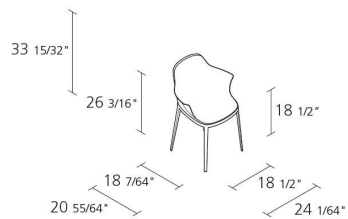

Alias

ELLE ARM / 073

Eugeni Quittlet

Chair with stove enamelled aluminium structure; shell with armrests in polyurethane TECH®
in different colors.