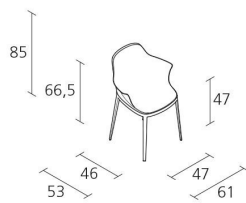

Alias

ELLE ARM / 073

Eugeni Quittlet

Chair with stove enamelled aluminium structure; shell with armrests in polyurethane TECH®
in different colors.