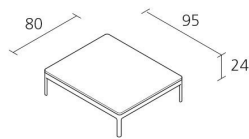

## ALUZEN LOW TABLE 80X95 / P17

*Ludovica+Roberto Palomba*

Coffee table with rectangular scratch resistant lacquered MDF or marble top. Structure in stove enamelled or polished aluminium.