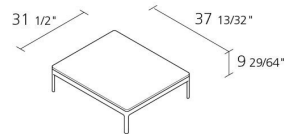

## ALUZEN LOW TABLE 80X95 / P17

*Ludovica+Roberto Palomba*

Coffee table with rectangular scratch resistant lacquered MDF or marble top. Structure in stove enamelled or polished aluminium.