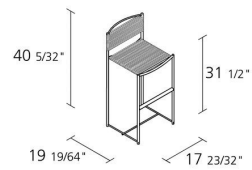

## SPAGHETTI STOOL / 180

*Giandomenico Belotti*

High stool with structure in chromed or stove enamelled steel and footrest in steel covered with black PVC; seat and back in PVC.

2

Max number pieces  
per a box

0,363

Volume in m<sup>3</sup>

7,5

Gross weight in Kg

---