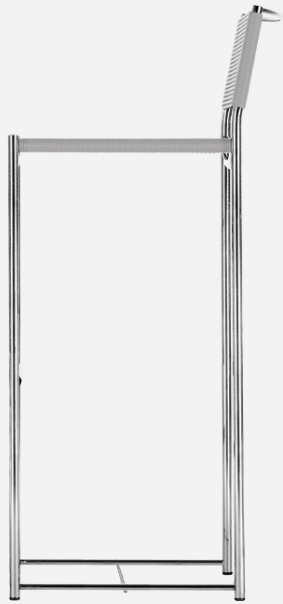

## SPAGHETTI STOOL / 180

*Giandomenico Belotti*

High stool with structure in chromed or stove enamelled steel and footrest in steel covered with black PVC; seat and back in PVC.