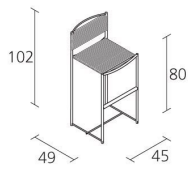

## SPAGHETTI STOOL / 180

*Giandomenico Belotti*

High stool with structure in chromed or stove enamelled steel and footrest in steel covered with black PVC; seat and back in PVC.

2

Max number pieces  
per a box

0,363

Volume in m<sup>3</sup>

7,5

Gross weight in Kg

---