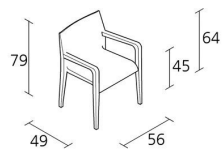

Alias

LALEGGERA ARMREST / 304

Riccardo Blumer

Chair with arms with structure in solid maple or ash. Maple veneer, oak veneer or walnut;
Internal support in injected polyurethane foam. Finish in colored stains in various colors.

Volume in m³

7,5

Gross weight in Kg

FINISHES LALEGGERA ARMREST / 304

WOOD

RVS ACN NCT RC

COLOURED STAINS

V131 V140 V142