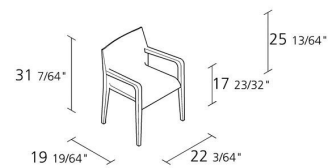

Alias

LALEGGERA ARMREST / 304

Riccardo Blumer

Chair with arms with structure in solid maple or ash. Maple veneer, oak veneer or walnut;
Internal support in injected polyurethane foam. Finish in colored stains in various colors.

Volume in m³

7,5

Gross weight in Kg

FINISHES LALEGGERA ARMREST / 304

WOOD

RVS ACN NCT RC

COLOURED STAINS

V131 V140 V142