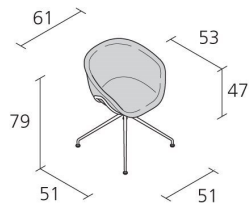

Alias

IKO SOFT TRESTLE / 06D

Patrick Norguet

Small armchair with shell in lacquered plastic material matched with CFC-free expanded polyurethane; eco-leather, fabric or leather upholstery (not removable). 4-star base structure in stove enamelled or chromed steel. Belt in stove enamelled or chromed steel (matching the finish of the structure).

NOTE: it is possible to choose two different colors for the inner and outer seat cover.