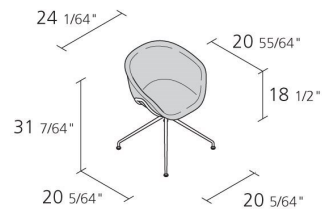

Alias

IKO SOFT TRESTLE / 06D

Patrick Norguet

Small armchair with shell in lacquered plastic material matched with CFC-free expanded polyurethane; eco-leather, fabric or leather upholstery (not removable). 4-star base structure in stove enamelled or chromed steel. Belt in stove enamelled or chromed steel (matching the finish of the structure).

NOTE: it is possible to choose two different colors for the inner and outer seat cover.