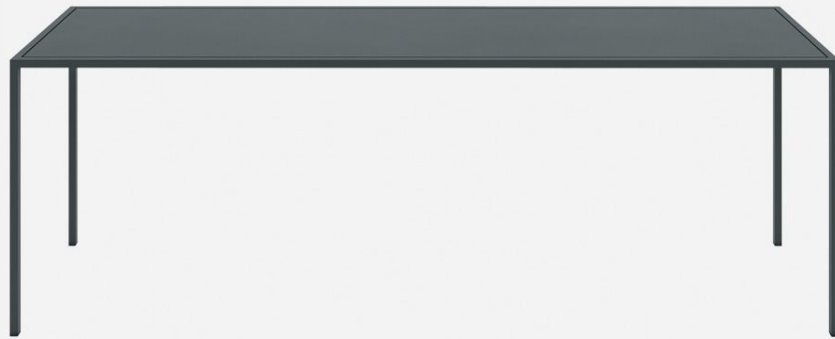

## FLOW BOWL LONG SIDE TABLE / 10L

*Nendo*

LONG SIDE TABLE Small table with stove enamelled steel structure and top made of Full Color or lacquered Full Color.

# FINISHES FLOW BOWL LONG SIDE TABLE / 10L