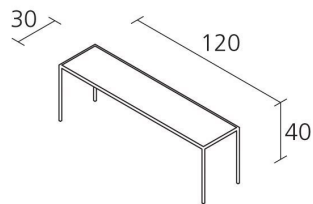

## FLOW BOWL LONG SIDE TABLE / 10L

*Nendo*

LONG SIDE TABLE Small table with stove enamelled steel structure and top made of Full Color or lacquered Full Color.