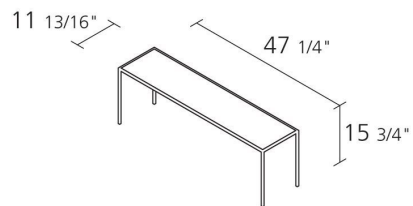

## FLOW BOWL LONG SIDE TABLE / 10L

*Nendo*

LONG SIDE TABLE Small table with stove enamelled steel structure and top made of Full Color or lacquered Full Color.