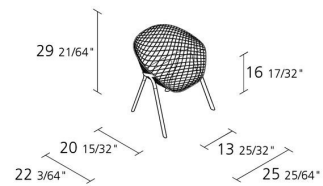

Alias

KOBI CHAIR / 040

Patrick Norguet

Chair with shell in enamelled or chromed steel; support belt and legs in stove enamelled aluminium.

INFORMATION

Warranty 10 years

Fire-retardancy
(some parts only)

100% Recyclable

1

Boxes number

1

Max number pieces
per a box

0,432

Volume in m³

11,7

Gross weight in Kg