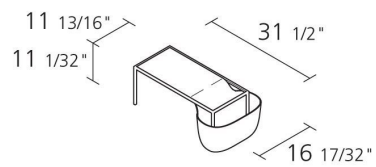

## FLOW BOWL TABLE/CONTAINER A / 10G

*Nendo*

TABLE/CONTAINER A Small table with stove enamelled steel structure and top with container made of lacquered polyurethane.

9,5

Gross weight in Kg