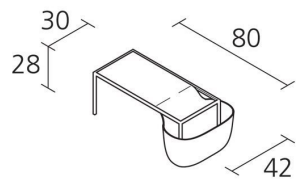

## FLOW BOWL TABLE/CONTAINER A / 10G

*Nendo*

TABLE/CONTAINER A Small table with stove enamelled steel structure and top with container made of lacquered polyurethane.