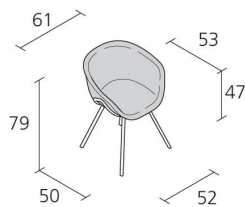

Alias

IKO SOFT CHAIR / 06A

Patrick Norguet

Small armchair with shell in lacquered plastic material matched with CFC-free expanded polyurethane; eco-leather, fabric or leather upholstery (not removable). Structure in stove enamelled or chromed steel. Belt in stove enamelled or chromed steel (matching the finish of the structure).

NOTE: it is possible to choose two different colors for the inner and outer seat cover.