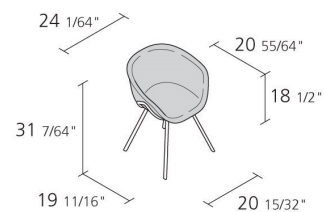

Alias

IKO SOFT CHAIR / 06A

Patrick Norguet

Small armchair with shell in lacquered plastic material matched with CFC-free expanded polyurethane; eco-leather, fabric or leather upholstery (not removable). Structure in stove enamelled or chromed steel. Belt in stove enamelled or chromed steel (matching the finish of the structure).

NOTE: it is possible to choose two different colors for the inner and outer seat cover.