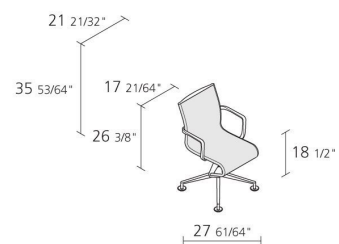

Alias

MEETINGFRAME 44 / 437

Alberto Meda

Self adjusting swivel chair with arms with 4-star base with glides. Structure made of extruded aluminium profile and die-cast aluminium elements; seat and back in fire retardant PVC covered polyester mesh or in Camira® or Kvadrat® fabric or in Pelle Frau® leather.

Max number pieces
per a box

0,376

Volume in m³

15,5

Gross weight in Kg

FINISHES MEETINGFRAME 44 / 437

CHROMED ALUMINIUM

CR