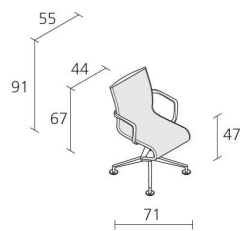

Alias

MEETINGFRAME 44 / 437

Alberto Meda

Self adjusting swivel chair with arms with 4-star base with glides. Structure made of extruded aluminium profile and die-cast aluminium elements; seat and back in fire retardant PVC covered polyester mesh or in Camira® or Kvadrat® fabric or in Pelle Frau® leather.

Max number pieces
per a box

0,376

Volume in m³

15,5

Gross weight in Kg

FINISHES MEETINGFRAME 44 / 437

CHROMED ALUMINIUM

CR