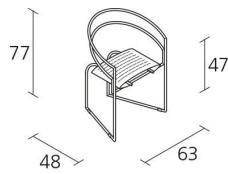

Alias

LA TONDA / 614

Mario Botta

Armchair with black (A009) stove enameled steel structure. Seat in stove enameled perforated steel sheet.

INFORMATION

FINISHES LA TONDA / 614

STOVE ENAMELLED STEEL

A009