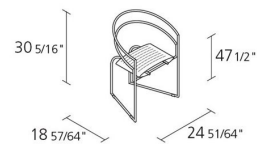

Alias

LA TONDA / 614

Mario Botta

Armchair with black (A009) stove enameled steel structure. Seat in stove enameled perforated steel sheet.

INFORMATION

FINISHES LA TONDA / 614

STOVE ENAMELLED STEEL

A009