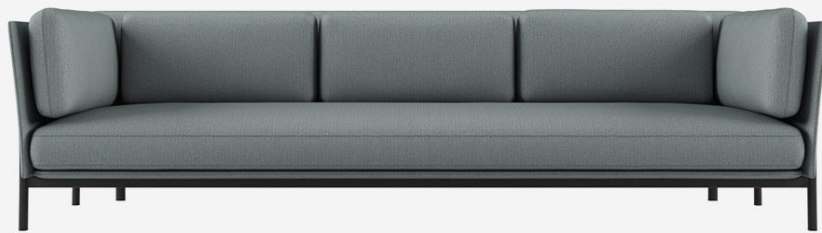

Alias

TWELVE 3 / 882

PearsonLloyd

Three-seater sofa with die-cast aluminium legs and steel frame. Seat cushion, back and arms in polyurethane with removable covers in Camira® or Kvadrat® fabric or Pelle Frau® leather.

STOVE ENAMELLED ALUMINIUM

A009

A022

A039

A041

A042

A047

LEATHER PELLE FRAU® COLOR SYSTEM