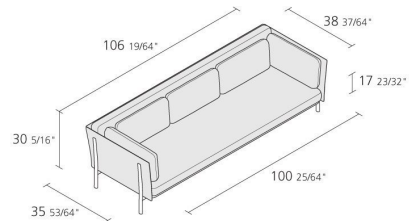

Alias

TWELVE 3 / 882

PearsonLloyd

Three-seater sofa with die-cast aluminium legs and steel frame. Seat cushion, back and arms in polyurethane with removable covers in Camira® or Kvadrat® fabric or Pelle Frau® leather.

Max number pieces per a box

1,47

Volume in m³

105

Gross weight in Kg

FINISHES TWELVE 3 / 882

POLISHED ALUMINIUM

AB