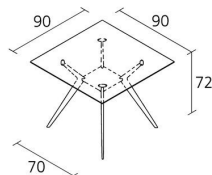

Alias

BIPLANE 90X90 / 400

Alberto Meda

Square table with structure composed of 4 legs in die-cast aluminium with painted or polished finishes, connected by a shelf. Top available in:- oak veneered plywood with solid edge, thickness 20 mm - enamelled scratch resistant MDF- marble thickness 20 mm (smooth finish with water-repellent and stain-resistant treatment) Shelf available in:- oak veneered plywood, thickness 15 mm - enamelled MDF NOTE for the SHELF: the lacquered MDF shelf has the same finish of the structure. In case of aluminium polished structure and Marble top, the shelf is also in marble.

Volume in m³

44,8

Gross weight in Kg

FINISHES BIPLANE 90X90 / 400

POLISHED ALUMINIUM

AB

STOVE ENAMELLED ALUMINIUM

A009