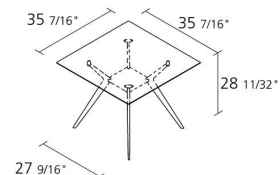

Alias

BIPLANE 90X90 / 400

Alberto Meda

Square table with structure composed of 4 legs in die-cast aluminium with painted or polished finishes, connected by a shelf. Top available in:- oak veneered plywood with solid edge, thickness 20 mm - enamelled scratch resistant MDF- marble thickness 20 mm (smooth finish with water-repellent and stain-resistant treatment) Shelf available in:- oak veneered plywood, thickness 15 mm - enamelled MDF NOTE for the SHELF: the lacquered MDF shelf has the same finish of the structure. In case of aluminium polished structure and Marble top, the shelf is also in marble.

Volume in m³

44,8

Gross weight in Kg

FINISHES BIPLANE 90X90 / 400

POLISHED ALUMINIUM

AB

STOVE ENAMELLED ALUMINIUM

A009