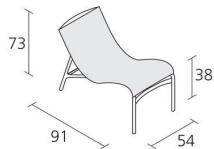

## ARMFRAME OUTDOOR / 418\_0

Easy chair with structure made of extruded aluminium profile and die-cast aluminium elements; seat and back in fire retardant PVC covered polyester mesh.