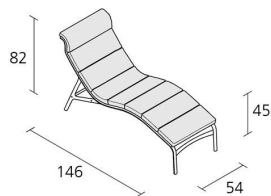

Alias

LONGFRAME SOFT / 414_0

Chaise longue for outdoor with structure made of extruded aluminium profile and die-cast aluminium elements. Seat and back in fire retardant PVC covered polyester mesh; removable cushion with upholstery in draining expanded polyurethane and cover in Tempotest® fabric, eco-leather Serge Ferrari® or Création Baumann® fabrics. Black Kevlar bracing wire.