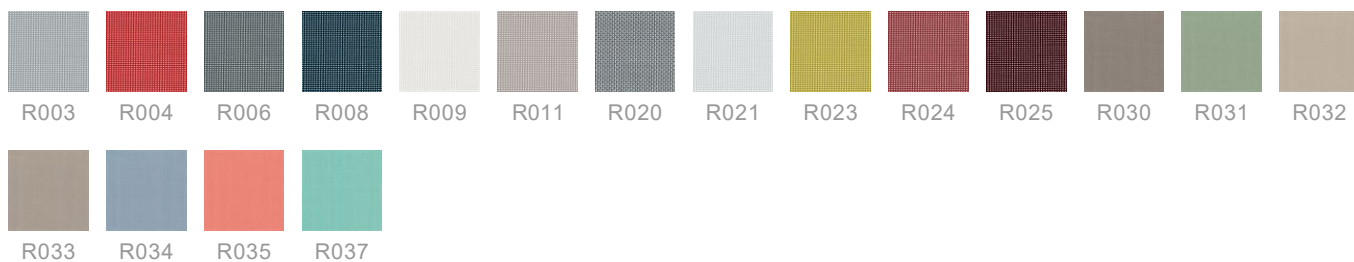

17

Gross weight in Kg

FINISHES LONGFRAME SOFT / 414_O

STOVE ENAMELLED ALUMINIUM

MESH A

MESH B

'TEMPOTEST' FABRIC

CREATION BAUMANN (EXAMPLES)