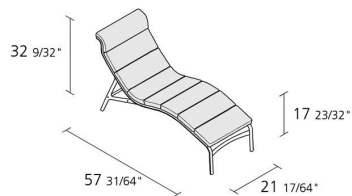

Alias

LONGFRAME SOFT / 414_0

Chaise longue for outdoor with structure made of extruded aluminium profile and die-cast aluminium elements. Seat and back in fire retardant PVC covered polyester mesh; removable cushion with upholstery in draining expanded polyurethane and cover in Tempotest® fabric, eco-leather Serge Ferrari® or Création Baumann® fabrics. Black Kevlar bracing wire.