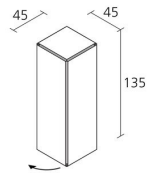

## MOBILE ZERO 135X45 / M07

*Ron Gilad*

Cabinet with stove enamelled aluminium structure. Door and panels available in stove enamelled aluminium. Includes two fix shelves matched to the structure. Door opening towards link.