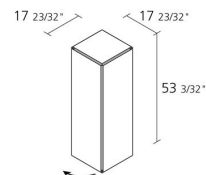

## MOBILE ZERO 135X45 / M07

*Ron Gilad*

Cabinet with stove enamelled aluminium structure. Door and panels available in stove enamelled aluminium. Includes two fix shelves matched to the structure. Door opening towards link.