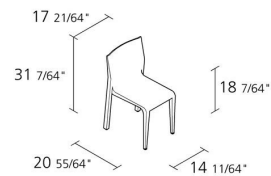

Alias

LALEGGERA CHAIR / 301

Riccardo Blumer

Stacking chair with structure in solid maple or ash. Maple veneer, oak veneer or walnut; Internal support in injected polyurethane foam. Finish in colored stains in various colors.

LEATHER: Upholstery in eco-leather or Pelle Frau® leather mated to soft foamed polyurethane