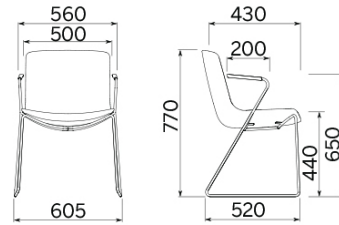

Sled base with armrests