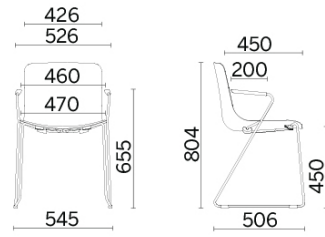

Sled base with armrests