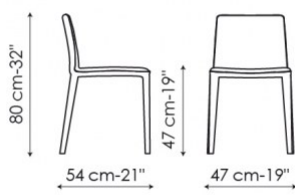

arctic blue

brick red

- UPHOLSTERED

fabric

eco-leather

leather

Rest