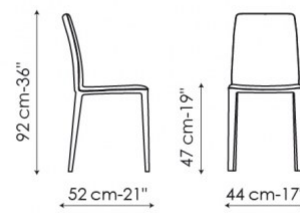

arctic blue

brick red

- UPHOLSTERED

fabric

eco-leather

leather

Rest

Rest up

Rest hi