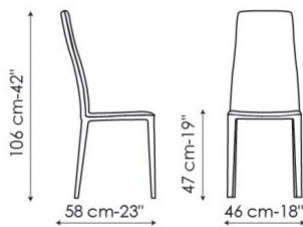

arctic blue

brick red

- UPHOLSTERED

fabric

eco-leather

leather

Rest

Rest up

Rest hi