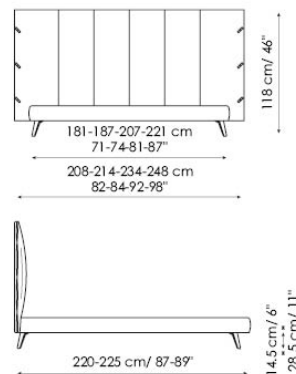

FEET:

silver painted wood

anthracite grey painted wood

NOTE: frogs and insert available only in Capri leather

Bed bases available for this double bed:

90x200 cm / 35x79"

120x200 cm / 47x79"

154x205 cm / 61x81"

160x200 cm / 63x79"

180x200 cm / 71x79"

194x205 cm / 76x81"

Cuff

Cuff hi