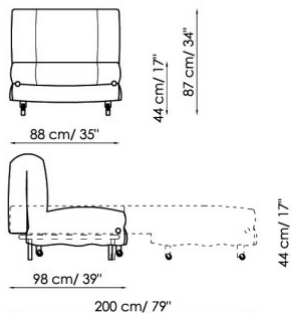

MECHANISM:

Manual with seat that moves forwards and backrest that lowers to form a continuous flat bed.
Polyurethane and wadding mattress h. 12 cm. Mattress size: 80x195 cm / 32"x77" or 140x200 cm / 55"x79" or 160x200 cm / 63"x79"

Aurora
Poltrona-letto 88
Chair-bed