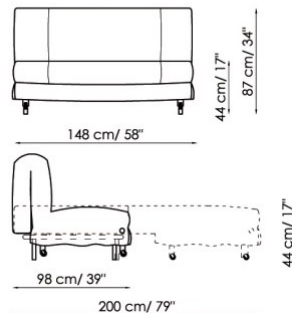

Aurora
Divano-letto 140
Sofa-bed