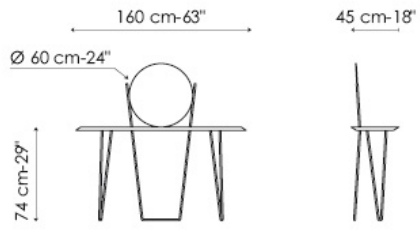

Coseno plus