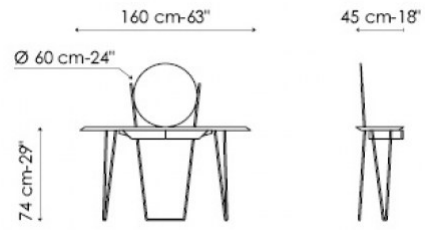

Coseno plus