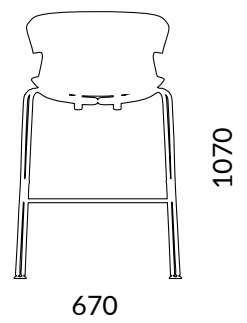

### STRUCTURE

Polypropylene shell 8mm; colors white, anthracite, grey, green, blue, red, ochre, beige

### LEGS / FRAME / BASE

16X2mm tubes in chrome steel

## DIMENSION

**chair**  
L 670 H 1070 D 575

**seat**  
L 500 H 750 D 440

**backrest**  
L 400 H 350