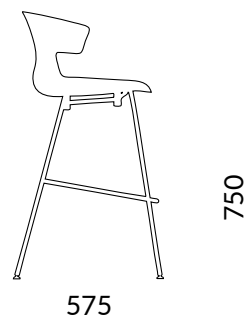

## DESCRIPTION

Stool with 4-legged metal base and polypropylene shell

### LEGS / FRAME / BASE

16X2mm tubes in chrome steel

## DIMENSION

**chair**  
L 670 H 1070 D 575

**seat**  
L 500 H 750 D 440

**backrest**  
L 400 H 350