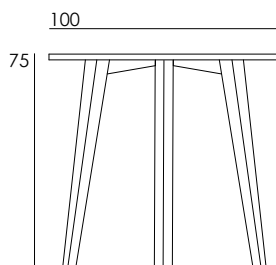

750mm high café table

Code OTAVOT11

DESCRIPTION

750mm high café table, 3-leg wooden base.

SPECIFICATIONS

TOP

Top available in 10mm white HPL with black edge or 18mm Melamine Faced Chipboard (MFC) with matching Abs edge.

FRAME

Frame made of varnished solid beech or ash wood supplied with felt pads.

TOP FINISH OPTIONS

FRAME FINISH OPTIONS

SIZE

table
L 1000 P 1000 H 750

top
1000x1000

WEIGHT

Net weight a table: 16,0 Kg
Gross weight a table: 17,0 Kg

PACKAGING

2 x package

VOLUME

M³ package: 0,050