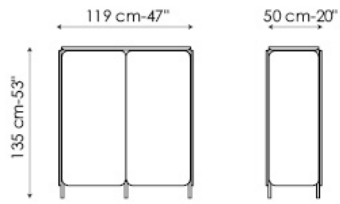

Frame sideboard high