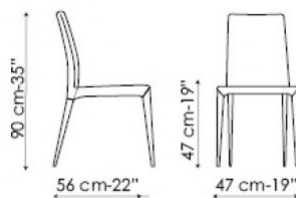

Bel Air soft