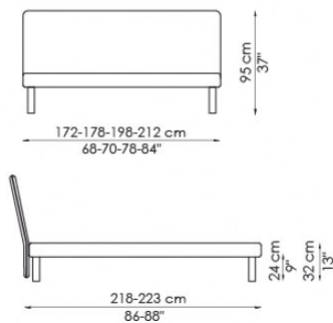

Bed bases available for this double bed:

154x205 cm / 61x81"
160x200 cm / 63x79"
180x200 cm / 71x79"
194x205 cm / 76x81"

Dream on

Dream on ego