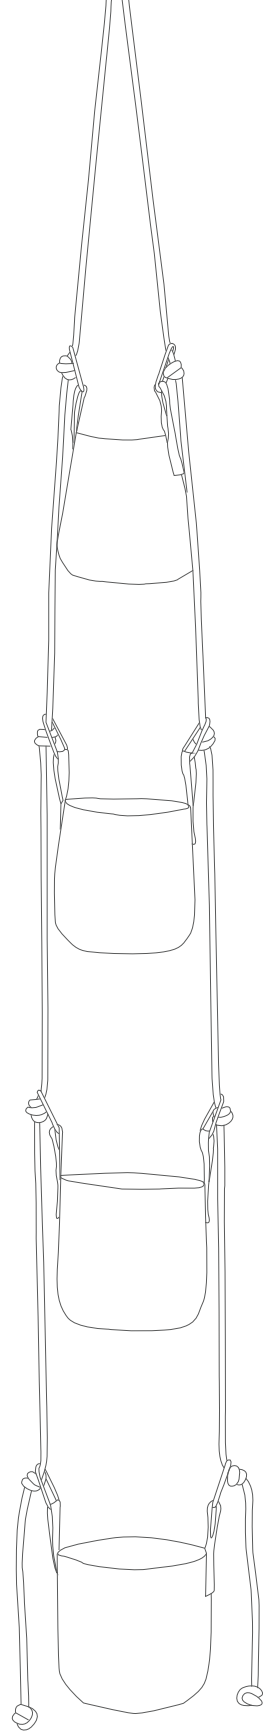

www.trimmcopenhagen.com

Tel: + 31 41 23 13

Mail: info@trimm.dk