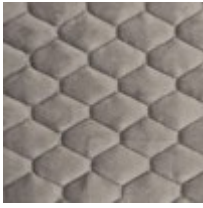

caracole

VERGE SWIVEL CHAIR

m100-419-231-a

COLLECTION: Modern Edge Upholstery

DIMENSIONS: 29W x 30.5D x 33.75H

Simply superb in every way, this perfectly proportioned swivel chair offers curated simplicity. Its shapely form is highlighted with a hexagon-quilted grey velvet hugging its outside and a subtle, barely-there menswear pattern upholstered interior. Its metal base has a slightly retro vibe yet has been updated and refreshed with a Whisper of Gold finish. Make it the star of your bedroom, office, or living space and enjoy seeing things from a new angle.

CONSTRUCTION: Blendown cushion. | No sag seat.

FINISH:

Whisper_of_Gold

FABRIC:

Body Fabric:
Outside 8263-
70CC, Inside
2683-71CC-P