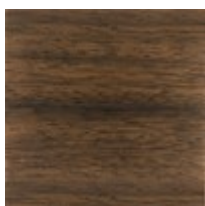

caracole

ONE OF THE BUNCH

cla-418-4010

COLLECTION: Caracole Classic

DIMENSIONS: 28 dia x 16H

A signature addition to any room, this classic side table offers warm, welcoming style in a timeless silhouette. Its exquisite top is crafted from pattern-matched quartered Paldao and European Oak Burl finished in a rich Galway. Adding depth and drama in a small footprint, its stunning look is completed with legs finished in Golden Shimmer. This charming piece is destined to be a design essential.

FINISH:

Galway

Galway Burl

Golden

Shimmer