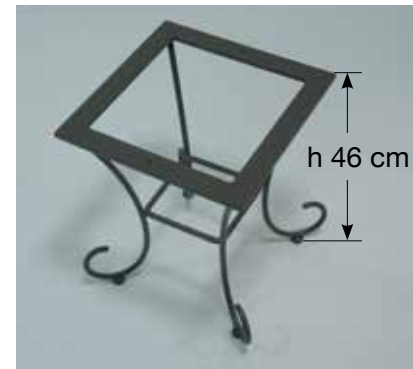

BASE BASSA COFFEE TABLE BASE

INOX 304
304 STAINLESS STEEL

COLORI DELLA BASE BASE COLOURS:

PIETRA	BASE
Misure Sizes	Misure Sizes
36 x 36 cm	36 x 36 cm