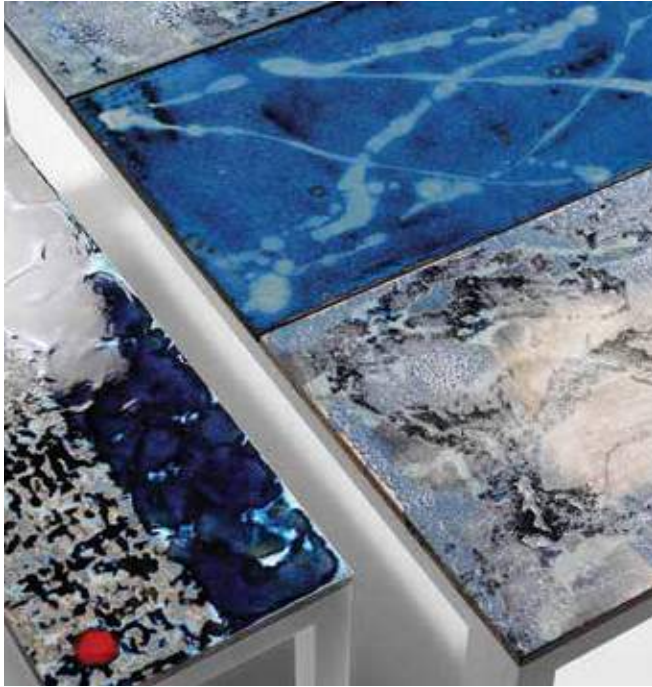

forma e l'energia diventa colore...

- Волшебное место, где идеи приобретают форму, а энергия становится цветом...
- Un lugar mágico donde las ideas toman forma y la energía se vuelve color...
- 一个能实现理想并激发能量的神奇的地方...