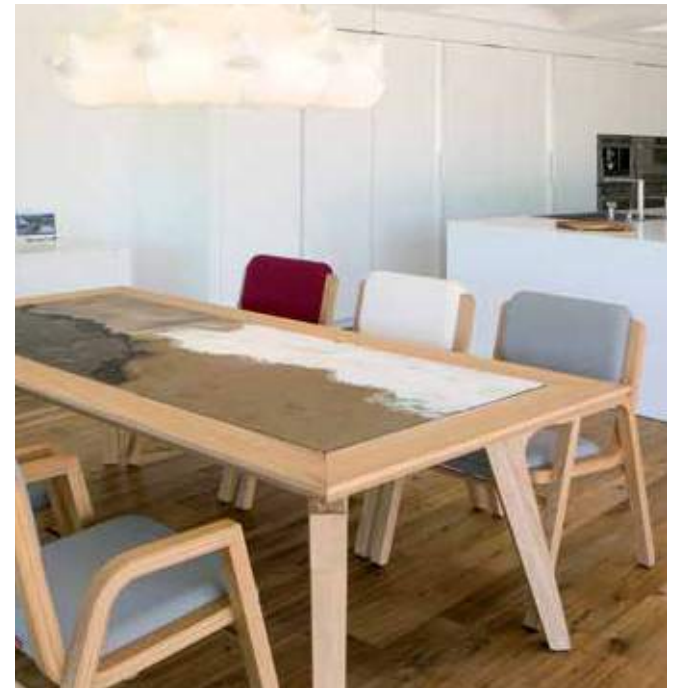

Un posto magico dove le idee prendono

A magic place where ideas come true and energy becomes color...

Un lieu magique où les idées deviennent réalité et l'énergie se transforme en couleur...

Ein magischer Ort, an dem Ideen Wirklichkeit werden und die Energie wird Farbe...