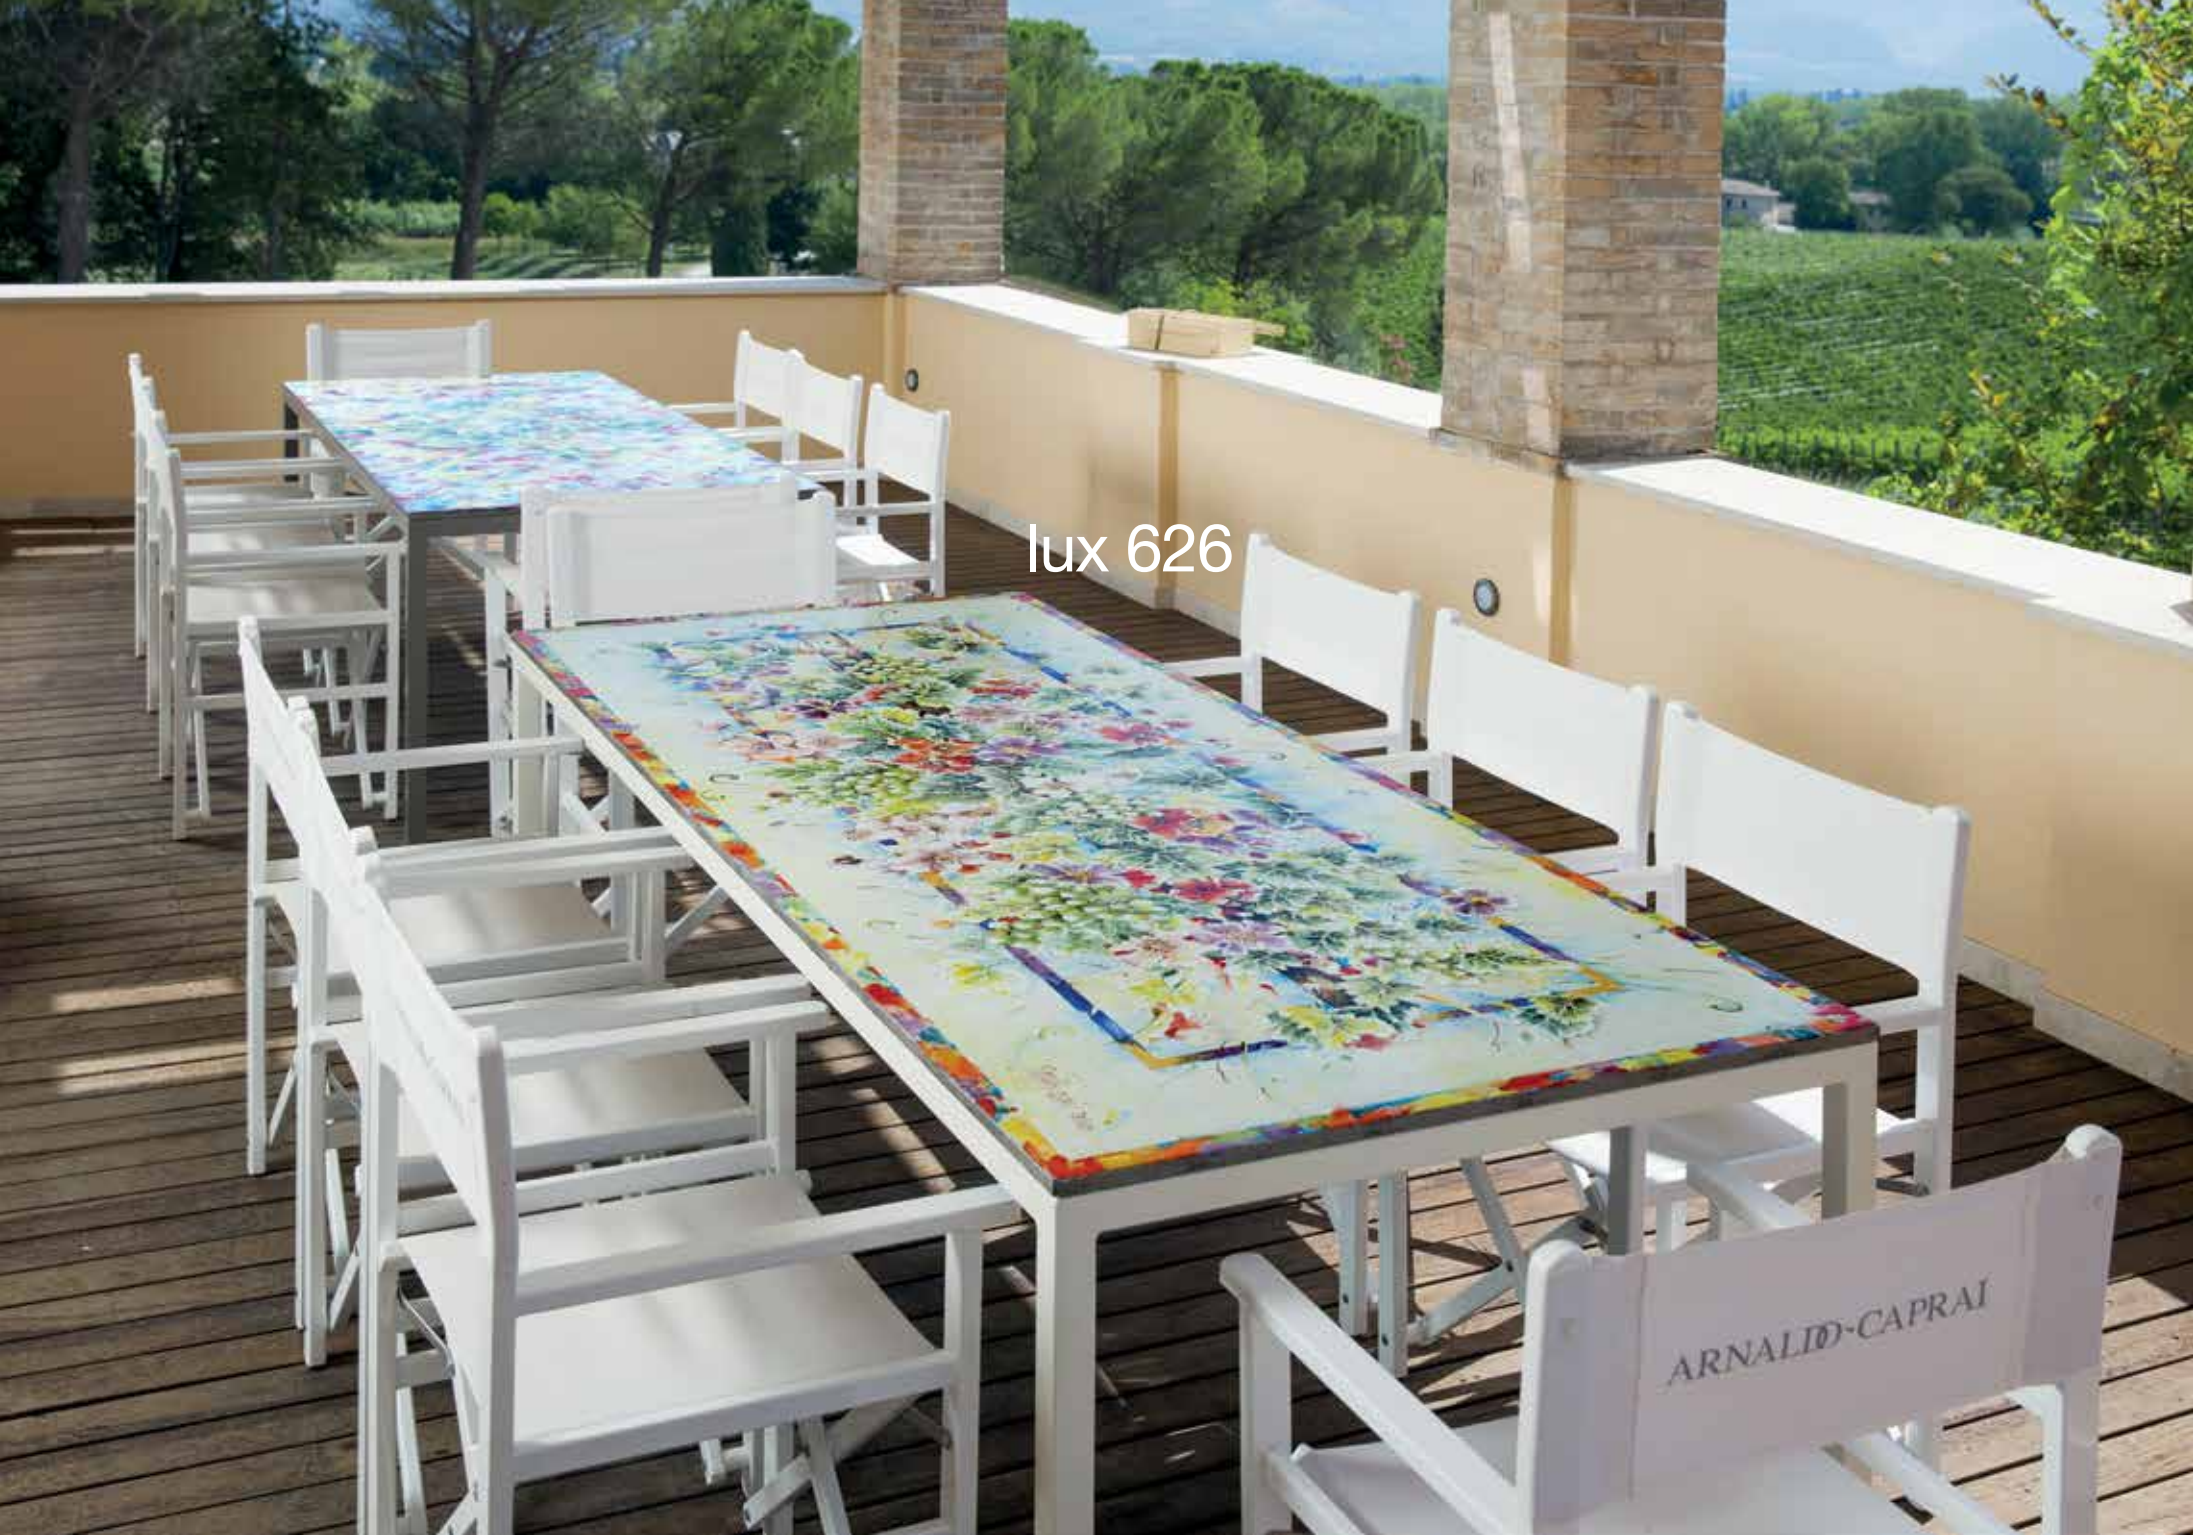

lux 626

ARNALDO-CAPRAI