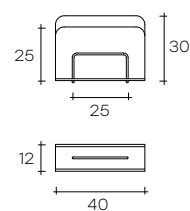

# vogue

DESIGN  
ROBERTO PAOLI

Portariviste in vetro trasparente curvato da 10 mm con appoggi in acciaio cromato.

*10 mm-thick curved transparent glass magazine rack with steel stand.*

dimensioni L, P, H  
dimensions L, W, H  
(cm)

COD./CODE

L

P/W

H

peso netto  
net weight  
(kg)

peso lordo  
gross weight  
(kg)

volume imballo  
package volume  
(m<sup>3</sup>)

Portariviste.  
Magazine rack.