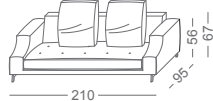

310

_divano 210 con braccioli
_sofa 210 with arms