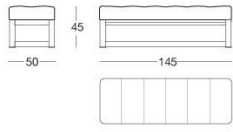

Kubrick bench

X 425 Giuseppe Viganò

Bench with seat in medium density polyurethane foam. Non-removable upholstery. Legs and frame covered in leather, velvet or cashmere Loro Piana Interiors from the range or wood: glossy/matt ebony, glossy/matt Canaletto walnut, glossy lacquered ivory. The border of the base is in metal in the finishes: bright light gold, matt Champagne gold, bright chrome, bright black chrome, matt satined bronze.

TECHNICAL DRAWINGS

scala 1:50