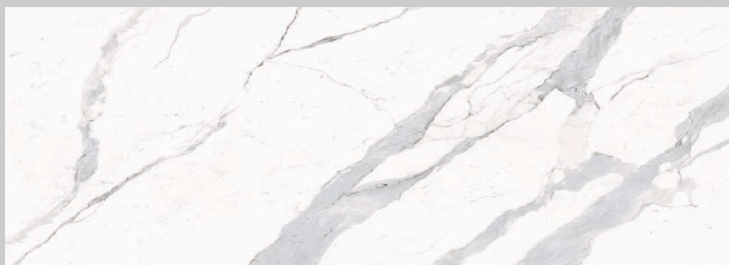

Statuario

AntonelloItalia

Via Fossa Bassa , 34
37047 San Bonifacio Verona - Italy
Tel. +39 045 7611400 r.a.
Site www.antonelloitalia.it
Mail info@antonelloitalia.it

I prodotti
AntonelloItalia
sono garantiti
100% Made in Italy

AntonelloItalia
products are
100% Made in Italy
guaranteed