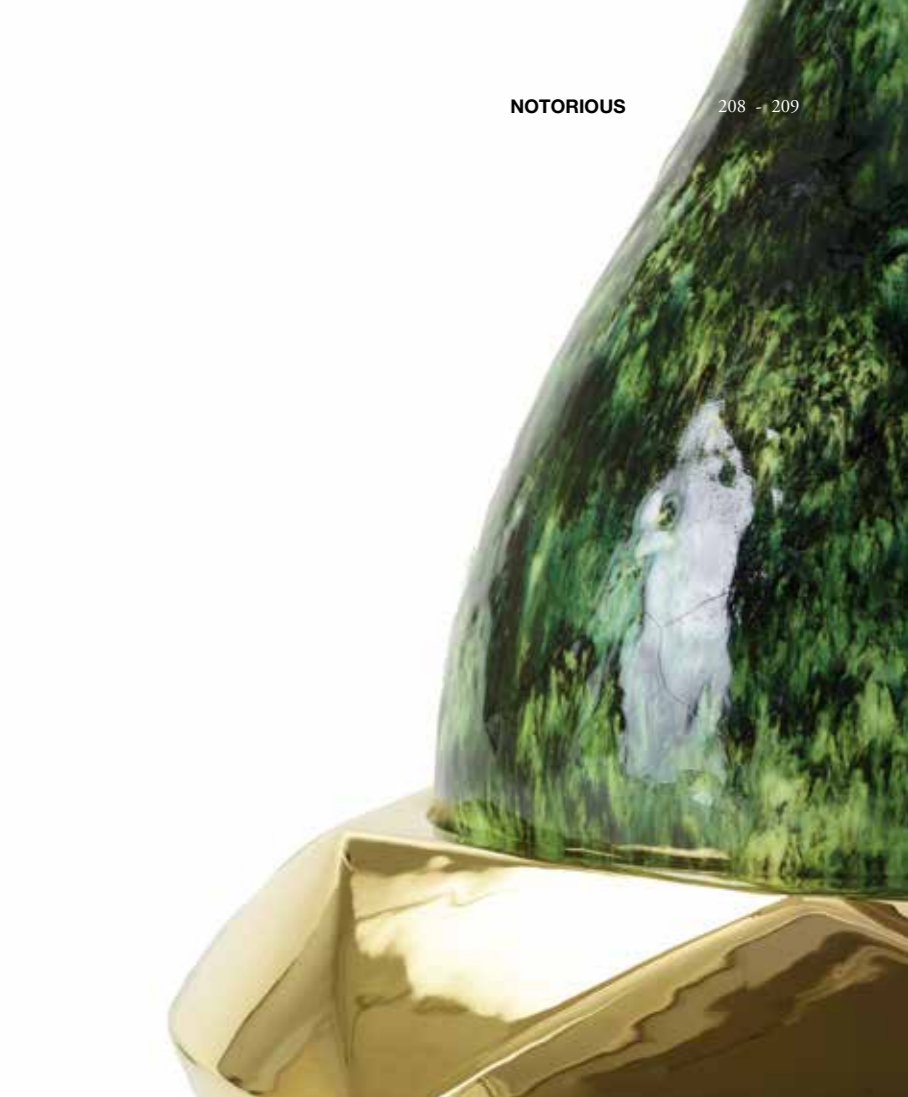

*Table lamp with pyramid shape
ceramic base.*

Dim:

H. 70 x 60 x 14 cm

Eletr:

1 x E14

Complementi / Home accessories

Eve

Eve

Centrotavola medio

Medium bowl centrepiece

Cod:

02511M

Centrotavola medio in
ceramica.

*Medium bowl ceramic
centrepiece.*

Dim:

H. 9 x 35 x 32 cm