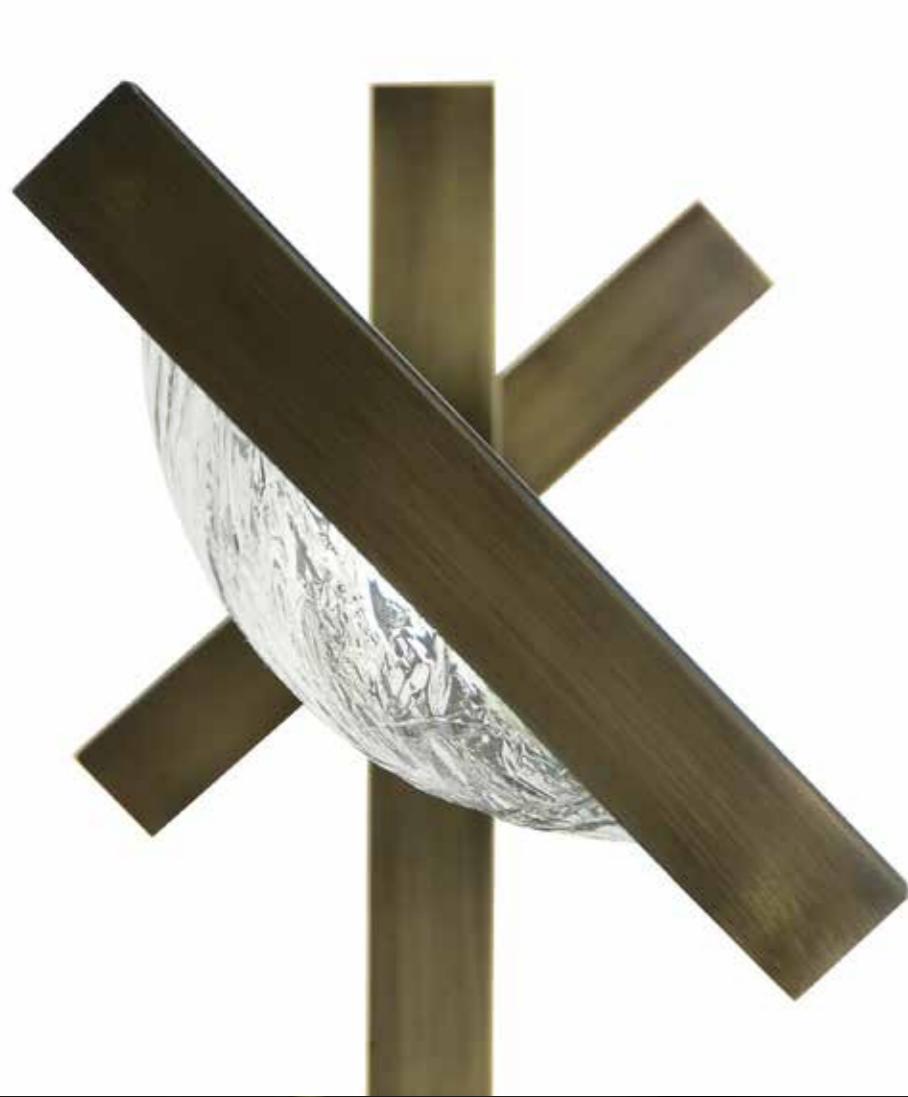

*Table lamp with pyramid shape
ceramic base.*

Dim:

H. 70 x 60 x 14 cm

Eletr:

1 x E14

Complementi / Home accessories

Eve

Eve

Centrotavola medio

Medium bowl centrepiece

Cod:

02511M

Centrotavola medio in
ceramica.

*Medium bowl ceramic
centrepiece.*

Dim:

H. 9 x 35 x 32 cm

Eve

Centrotavola grande

Large bowl centrepiece

Cod:
02511G

Centrotavola in ceramica.
Large bowl ceramic centrepiece.

Dim:
H. 14 x 32 x 40 cm

Eve

Vaso