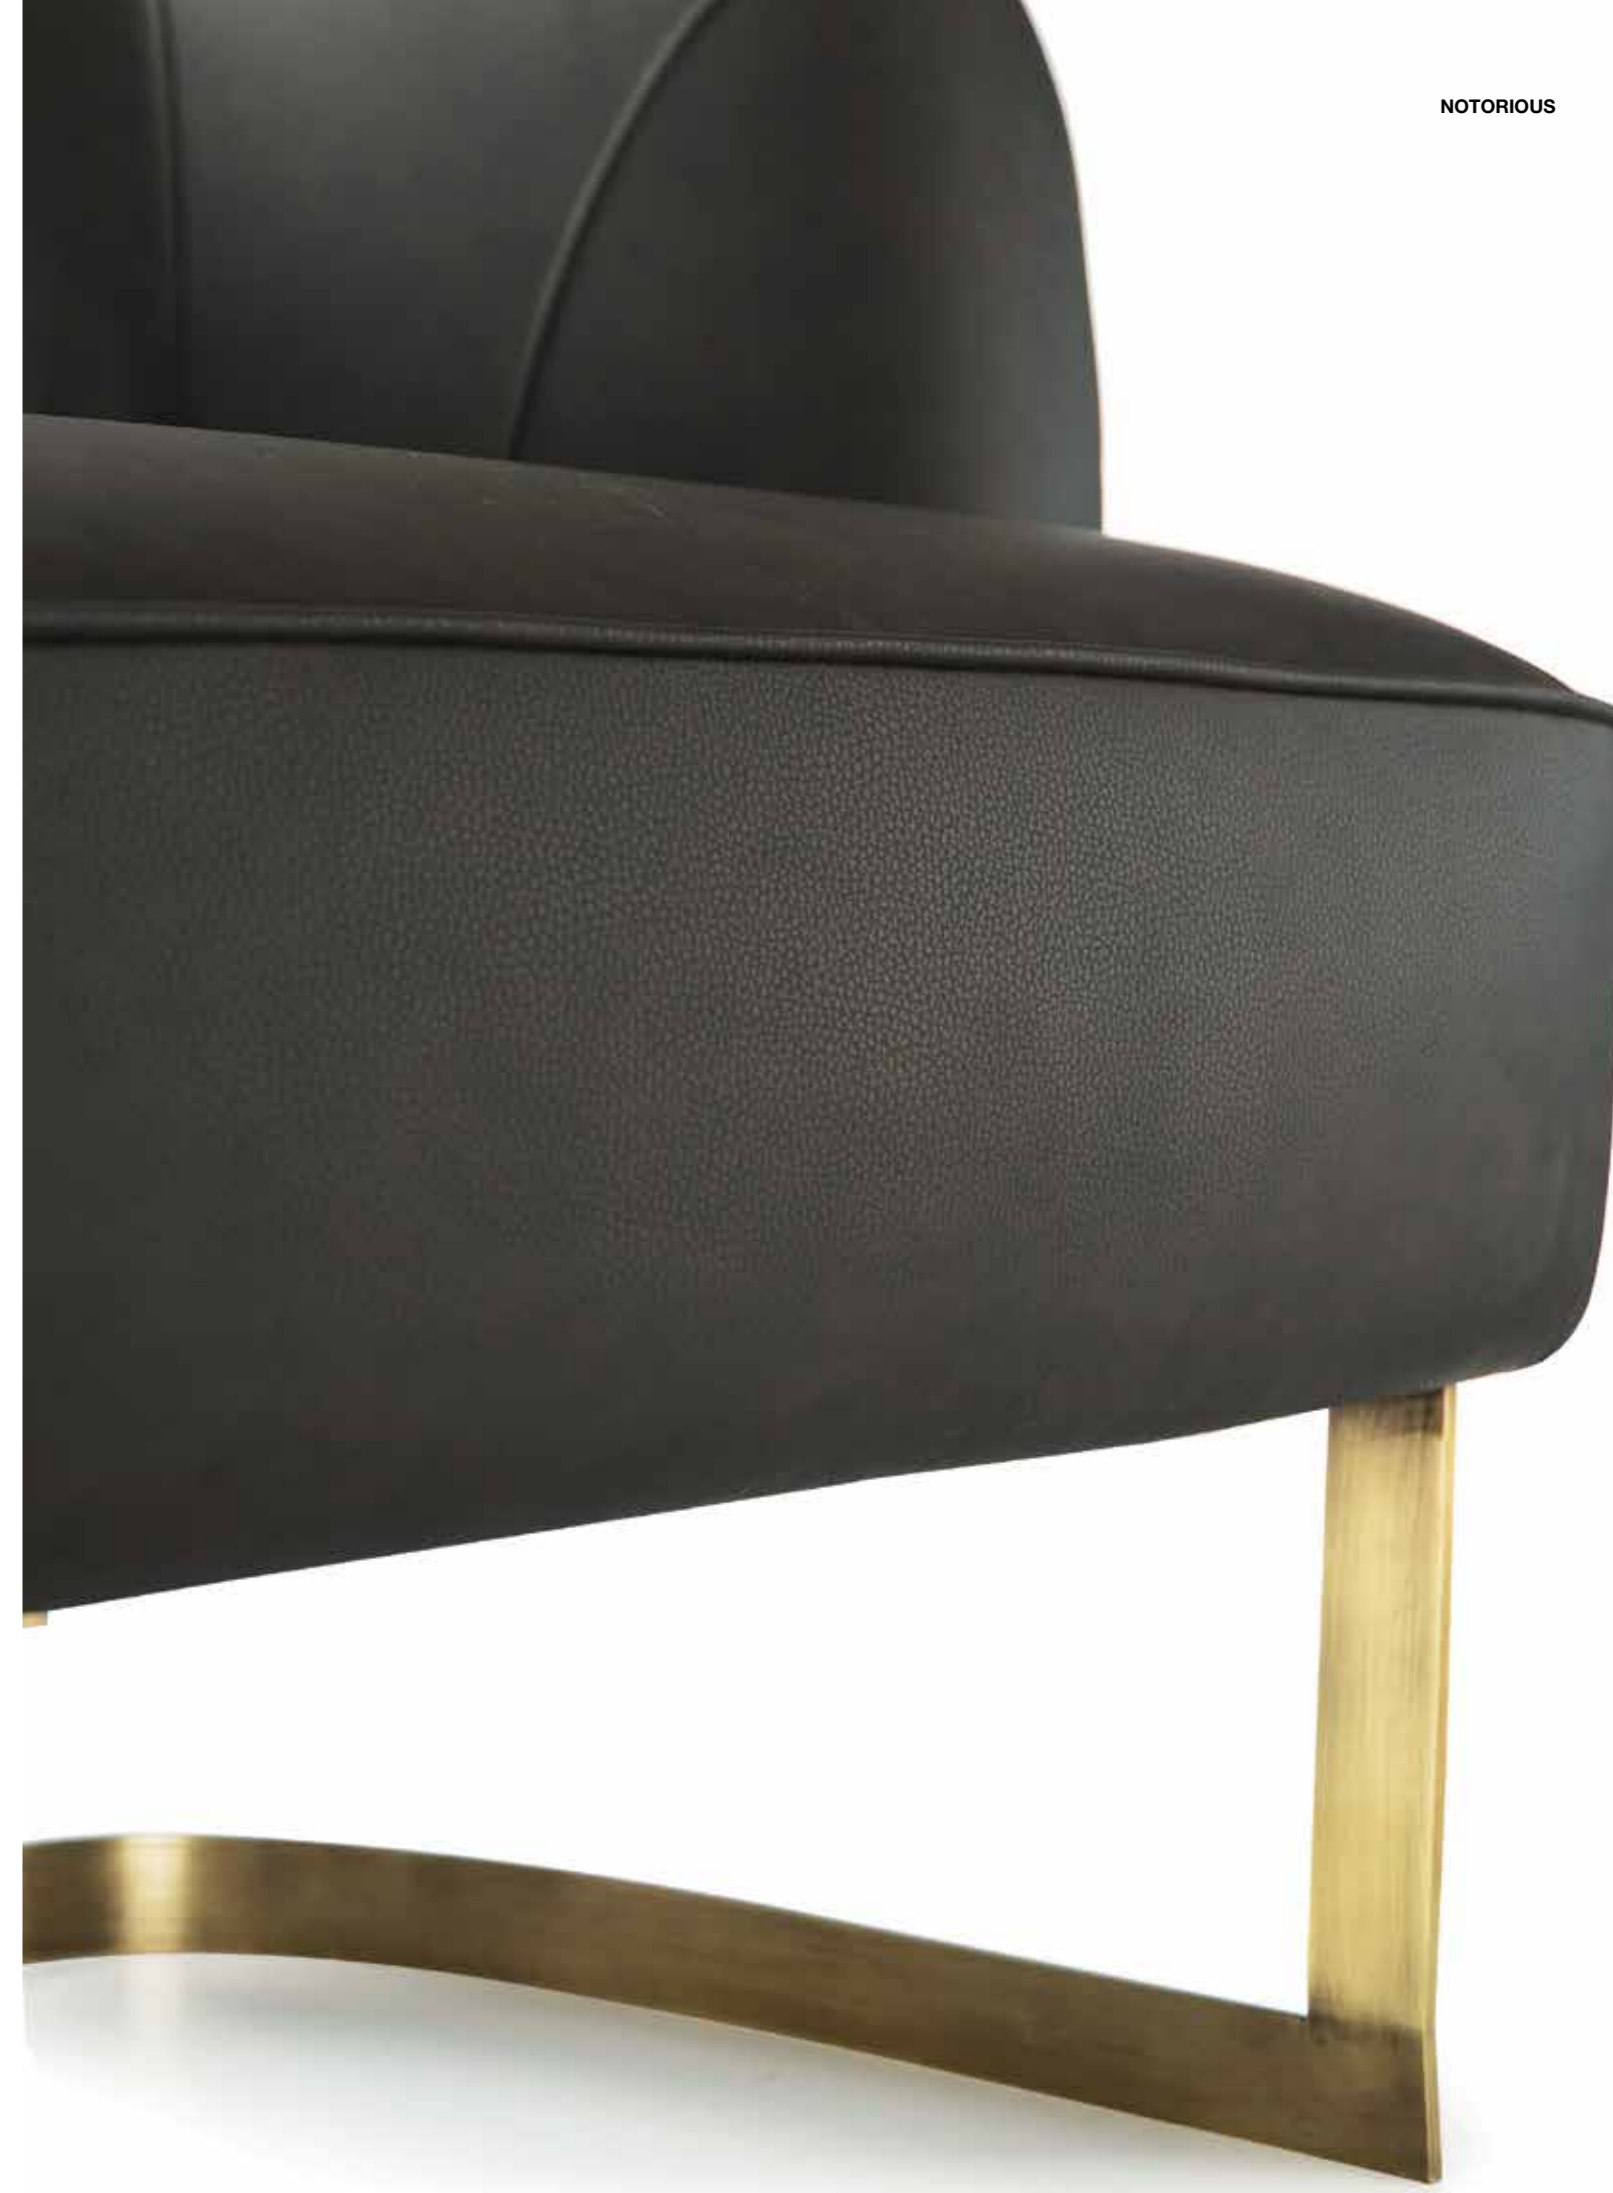

Joan

Divano

Sofa

Cod:

02707

Divano imbottito con schiuma a densità differenziata e struttura in metallo.

Upholstered sofa padded with foam of different densities and metal structure.

Dim:

H. 75 x 150 x 74 cm

Tess/Fabr: 6.00 ml

Pelle/Leather: 9.00 mq