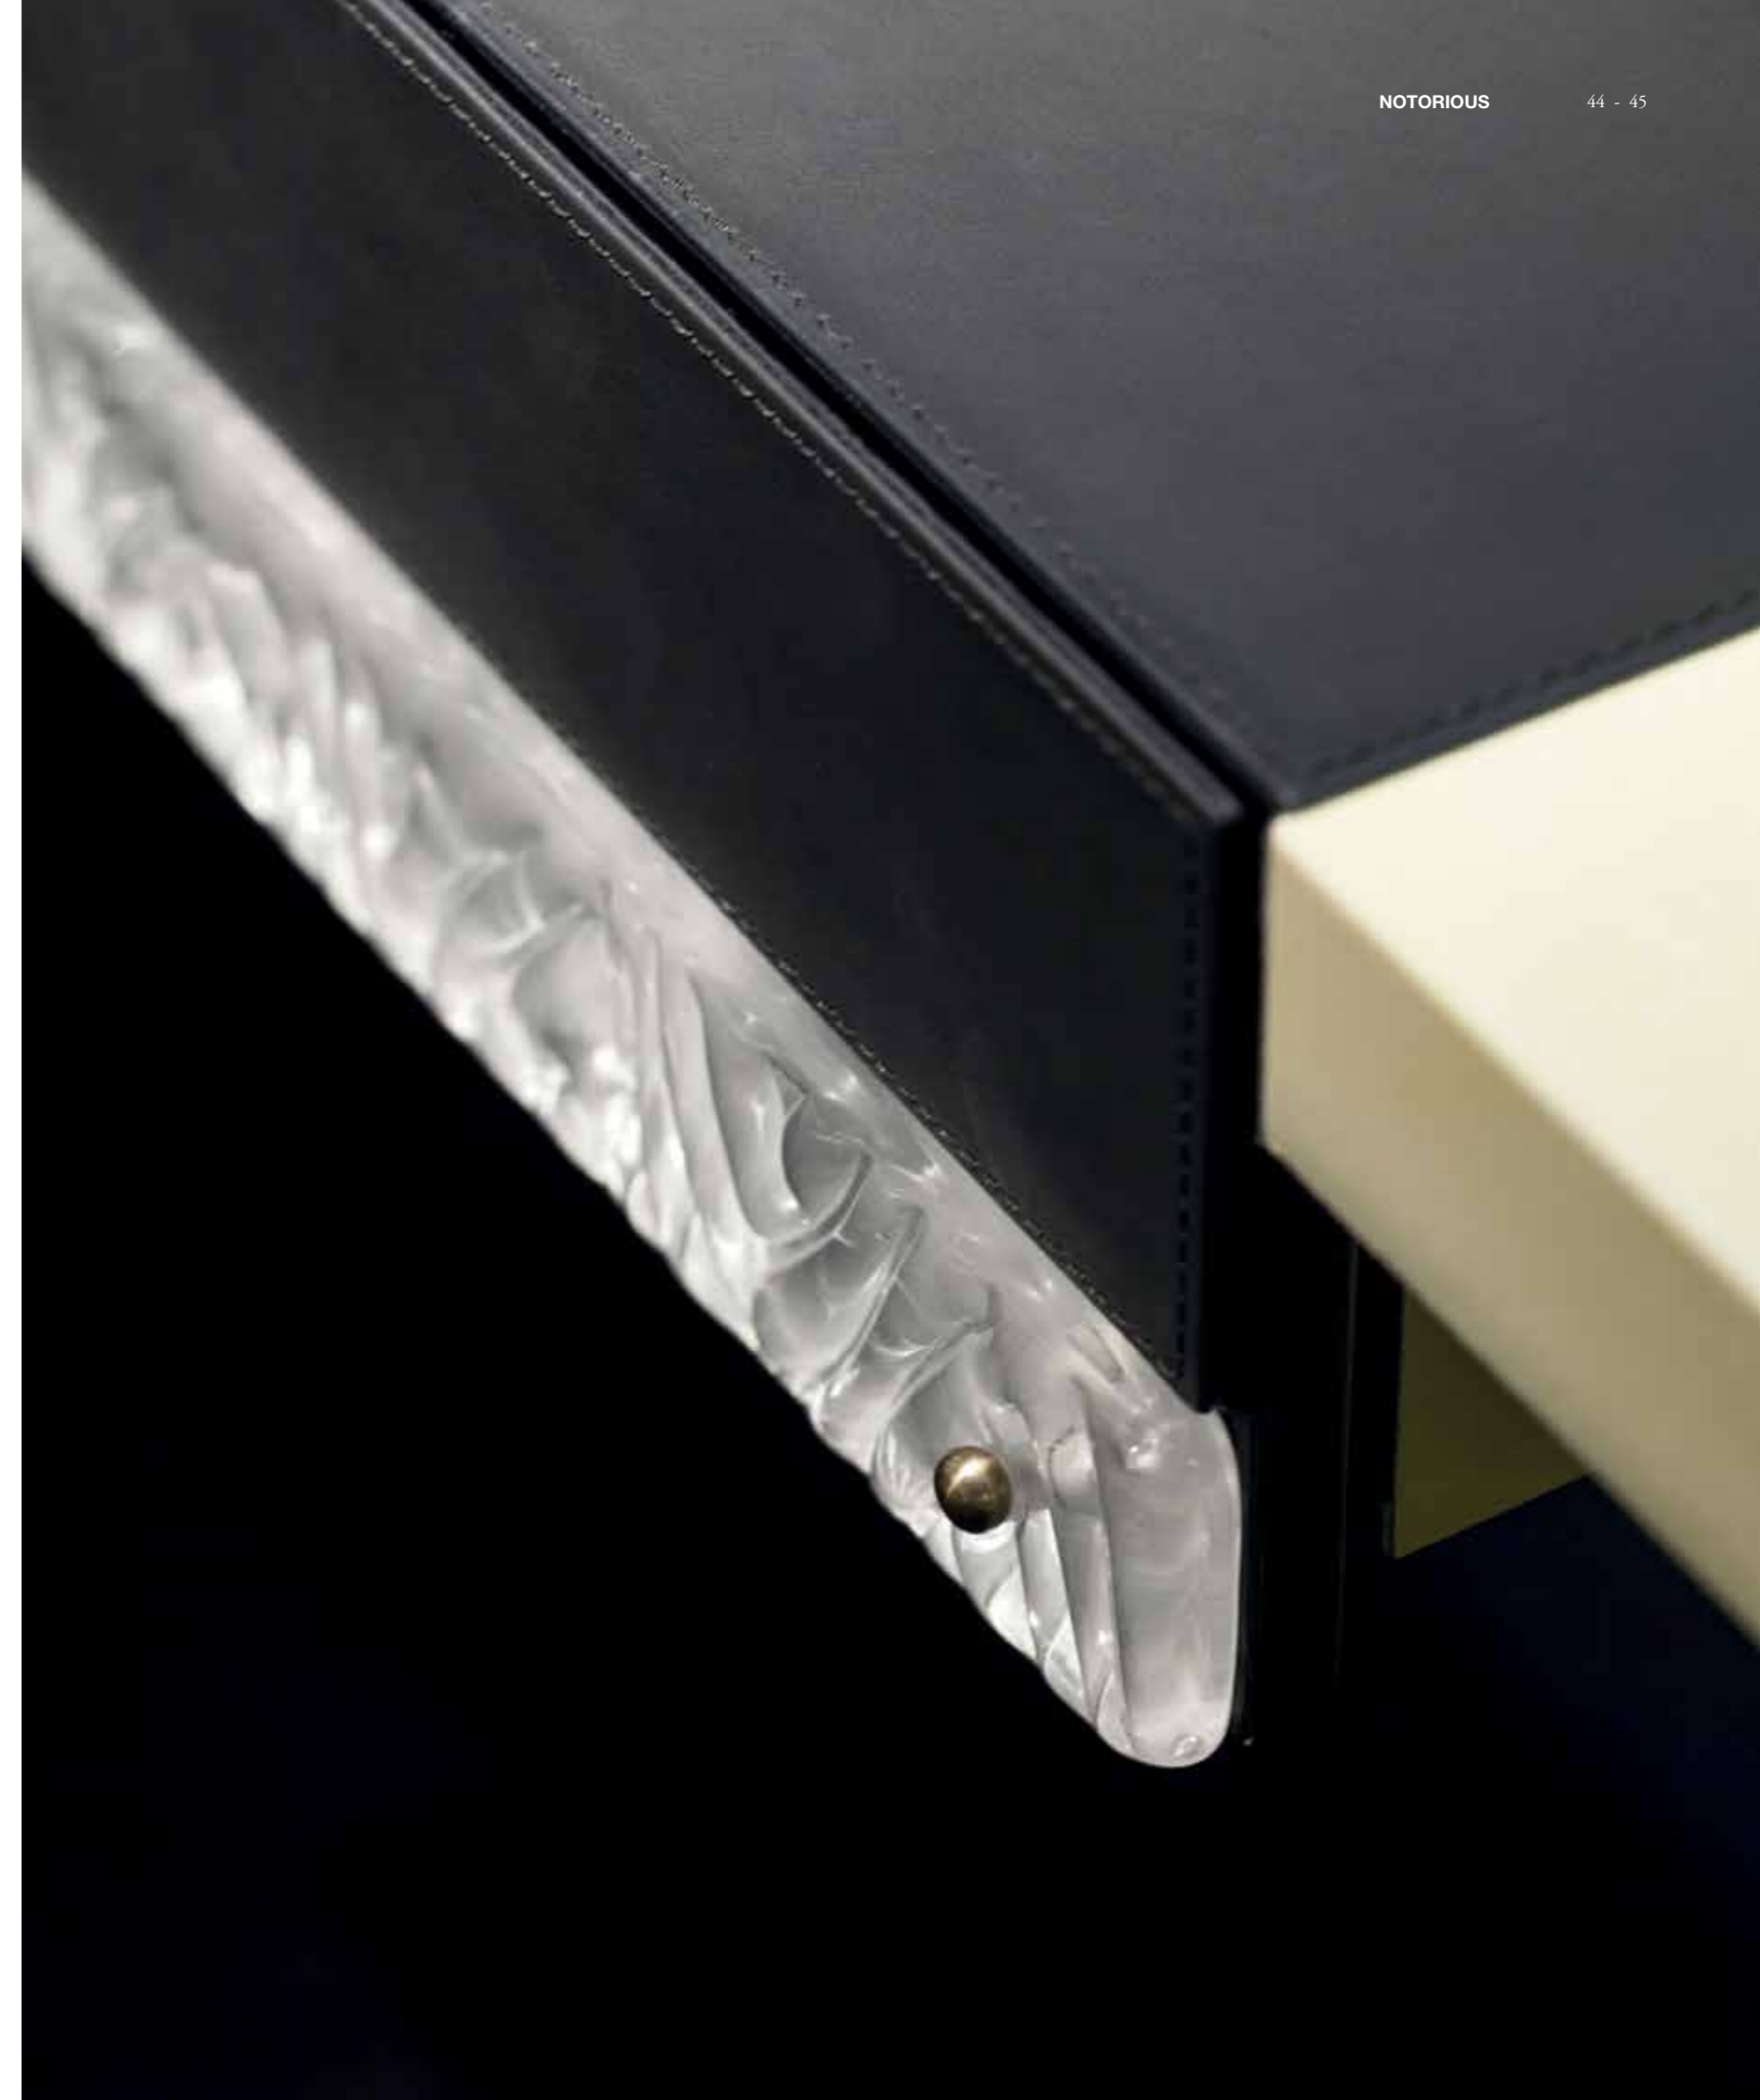

Scrivania con due cassetti laterali e ribaltina rivestita in pelle e lampada in ottone Strip LED.
Writing desk, two side drawers and flapping tray lined with leather and brass Strip LED lighting.

Dim:

H. 110 x 160 x 70 cm