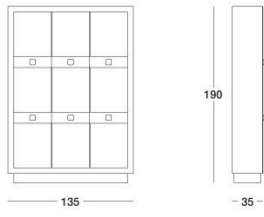

LONGHI

Emily

Y 735 Giuseppe Viganò

Tall unit with six drawers available with back panel or open, without back panel. Interior covered with beveled mirror bronze or fume. Exterior finished: glossy ebony, glossy Canaletto Walnut, glossy lacquered ivory, matt Wenge. Marble handles, Emerador Dark or Calacatta Gold. Front edge in ground metal in the following finishes: bright light gold, Champagne matt gold, bright chrome, bright black chrome, matt satined bronze.

TECHNICAL DRAWINGS

scala 1:50